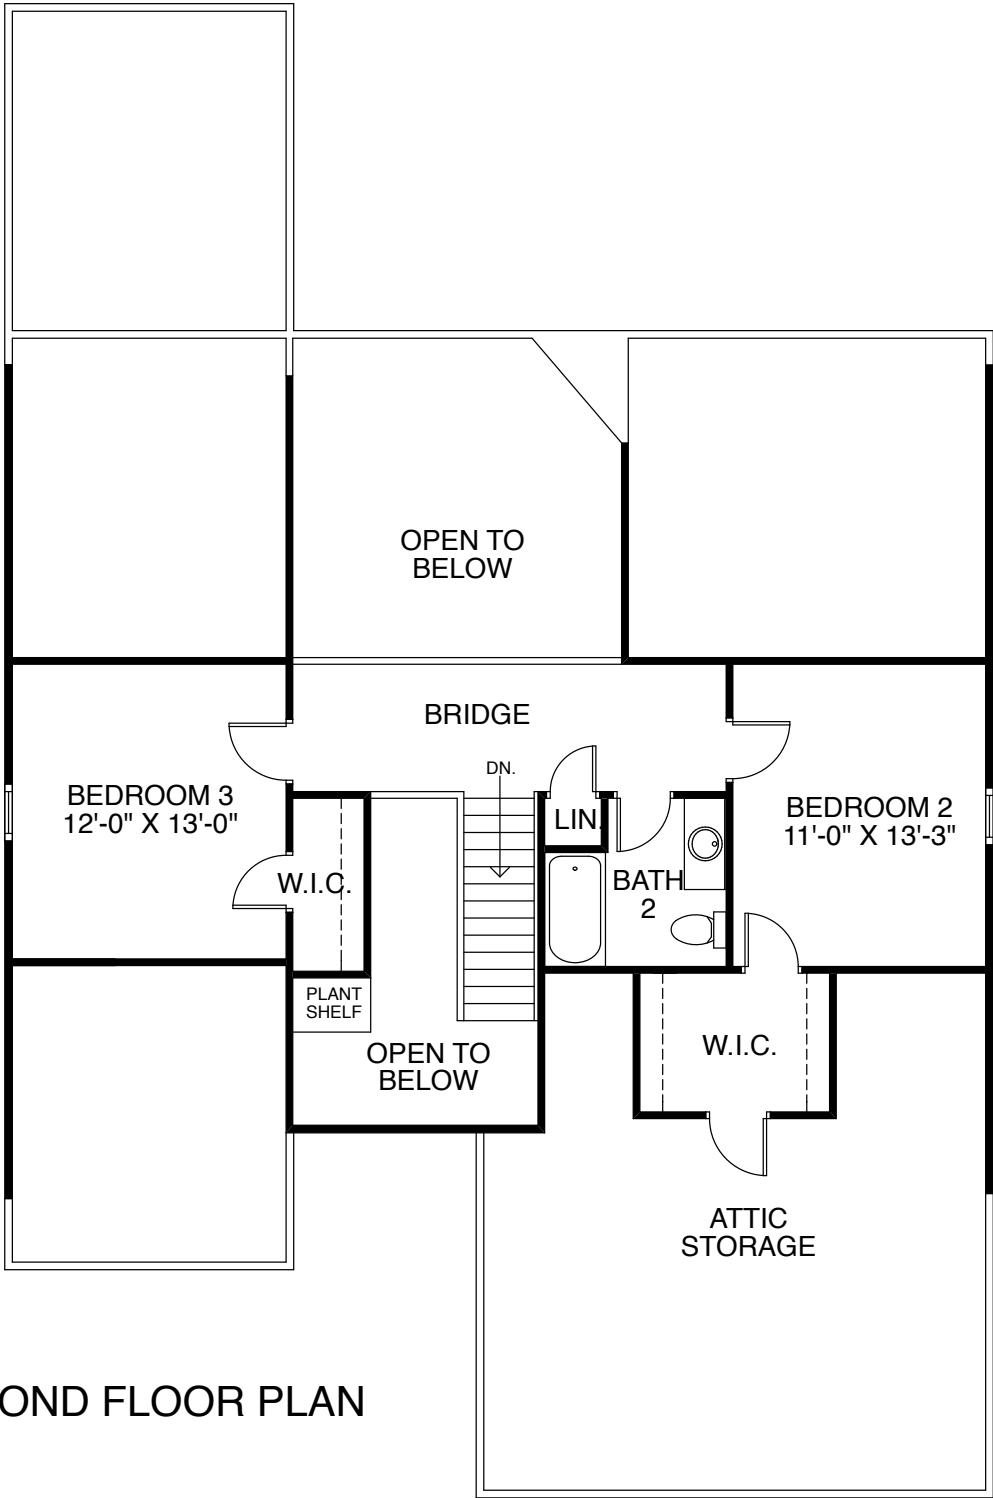

Florentine

McCarthy Builders Inc.
5239 Tractor Road
Toledo, Ohio 43612
419/476/1474 • 419/476/8671 Fax

Note: Artist's renderings and floor plans on brochures are shown to present general and architectural concepts only. Standard or optional features may not be shown. Construction will be done to normal construction standards and tolerance. Room sizes shown are approximate. Brand names and specifications subject to change.